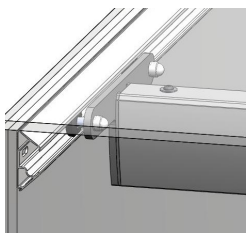

Additionally, C-track has a narrow channel on the underside, a practical feature for hanging light book shelves, pictures or other wall decorations without having to drill holes or knock nails into walls.

Key standard functions

Can be mounted on almost any type of wall construction

Accessories

A range of accessories are available for C-track such as brackets for hanging pictures etc.

A range of suitable brackets for different installation purposes are also available.

PRODUCT HIGHLIGHTS

- Class leading design and functionality.
- Can be mounted on almost any type of wall construction.
- Quick and simple to install. Cost saving.
- Telescopic cart to compensate for varying wall widths.
- Profile can be used to support light room dividers or curtains.
- Clean and simple state-of-the-art-design.

Unique telescopic cart to compensate for varying wall widths.

Quick and easy install, Saves time and reduces costs.

Discreet thin profile.

The profile has an extra track underneath, which can be used to hang pictures, book shelves or other wall decorations thus eliminating unsightly holes in the wall.