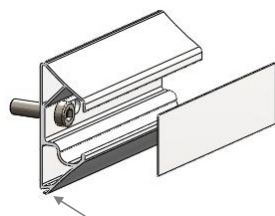

Additionally, C-track has a narrow channel on the underside, a practical feature for hanging light book shelves, pictures or other wall decorations without having to drill holes or knock nails into walls.

Key standard functions

Can be mounted on almost any type of wall construction

Accessories

A range of accessories are available for C-track such as brackets for hanging pictures etc.

A range of suitable brackets for different installation purposes are also available.

PRODUCT HIGHLIGHTS

- Class leading design and functionality.
- Can be mounted on almost any type of wall construction.
- Quick and simple to install. Cost saving.
- Telescopic cart to compensate for varying wall widths.
- Profile can be used to support light room dividers or curtains.
- Clean and simple state-of-the-art-design.

Unique telescopic cart to compensate for varying wall widths.

Quick and easy install, Saves time and reduces costs.

Discreet thin profile.

The profile has an extra track underneath, which can be used to hang pictures, book shelves or other wall decorations thus eliminating unsightly holes in the wall.