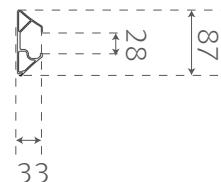

Unique telescopic cart to compensate for varying wall widths.

Quick and easy install, Saves time and reduces costs.

Discreet thin profile.

The profile has an extra track underneath, which can be used to hang pictures, book shelves or other wall decorations thus eliminating unsightly holes in the wall.

Load on profile	200kg and 275kg
Measurements of profile	33 mm x 87 mm
Weight	1,14 kg/m
Material	Aluminium
Mounting examples	Plasterboard, wood, concrete, brick
Colour	White powder coating

Consult the Technical manual for further specifications. All figures and measurements are for guidance only and may differ in actual situations. Ergolet reserves the right to changes without notice.